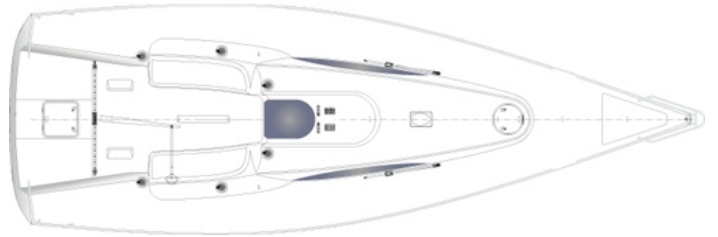

2081X1290829124668507875.jpg