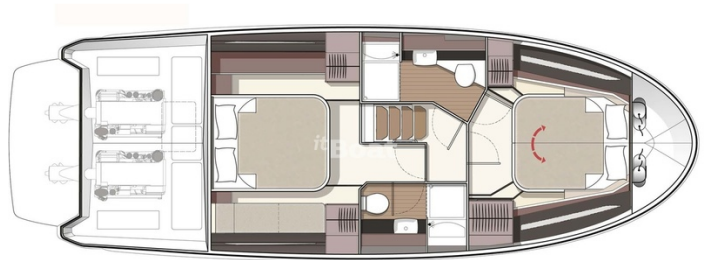

bf618fa57535