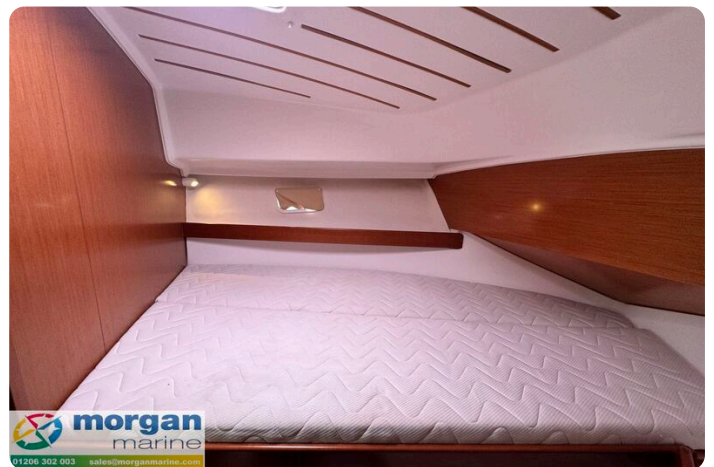

Beneteau-Antares-9-berth-2