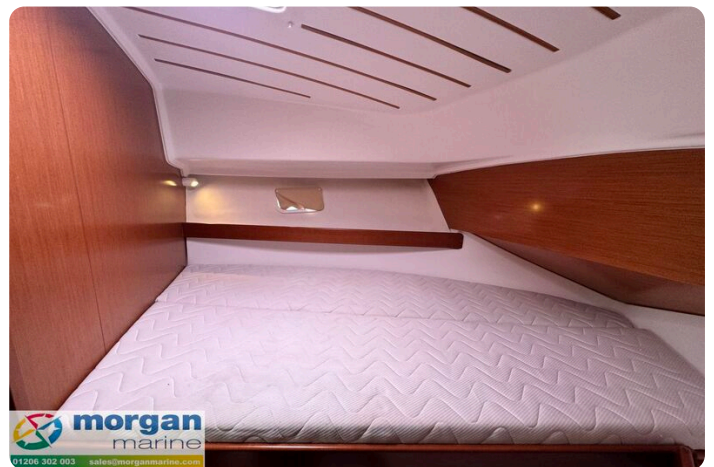

Cabin: Forward main cabin with 2 berths with deck windows and storage. Storage outside cabin to starboard side. Toilet compartment with toilet, sink, storage and shower head.

Cockpit: Wheelhouse with aft sliding door. Large glass windscreen with windscreen wipers. Helm position with pilot seat, dash with full engine controls, electronics and compass. Galley to starboard side with sink, gas burner, fridge and storage. Port side L - shaped seating saloon with table. Co-pilot bench sea. Wheelhouse curtains.

Beneteau-Antares-9-table

Beneteau-Antares-9-side-view

Beneteau-Antares-9-side

Beneteau-Antares-9-front

Beneteau-Antares-9-canopy-2

Beneteau-Antares-9-roof

Beneteau-Antares-9-canopy

Beneteau-Antares-9-side-2