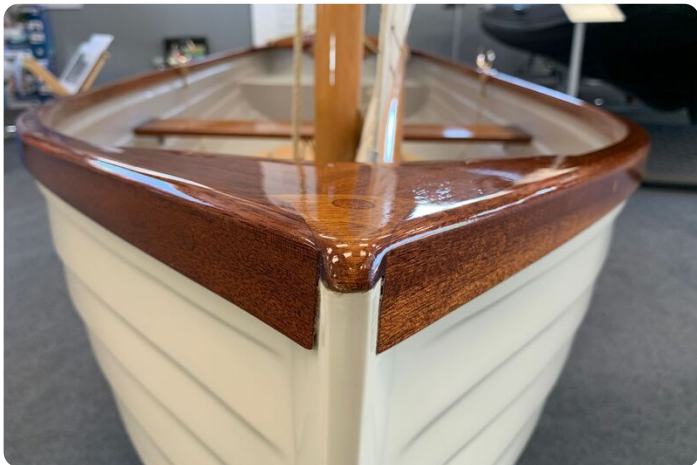

# Beskrivning

EN

This Brand new classic style GRP simulated clinker sailing dinghy from Jade Boats, is beautifully crafted using utile wood and top quality brass fittings. Perfect for sailing local waters and creeks. Made from a pure labour of love and all crafted here in Brightlingsea, Essex from the hull to the sails and bags. Single mast lug sail for ease of use and aluminium rudder plate and centreboard a brilliant dinghy to sail!

Deck: GRP Simulated clinker. Varnished Utile wood gunnels. Single Mast lugsail. Aluminium rudder plate and centre board. All bronze fittings. Sail and Spar bag.

Cockpit:

Electronics:

# Bilder

Jade-10-on-water

Classic-sailing-Dinghy-side

Classic-sailing-Dinghy-

Classic-sailing-Dinghy-

Classic-sailing-Dinghy-

Classic-sailing-Dinghy-

Classic-sailing-Dinghy-

Classic-sailing-Dinghy-

Classic-sailing-Dinghy-

Classic-sailing-Dinghy-

Classic-sailing-Dinghy-

Jade-10-make

Jade-10-front

Jade-10-rudder

Jade-10-pulley