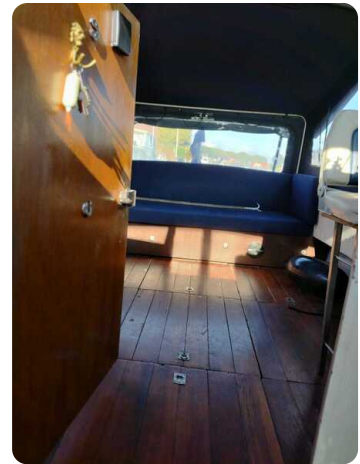

Measurements

Length:	8.5 m (27.89 ft)
Beam:	3.1 m (10.17 ft)
Deep:	0.7 m (2.30 ft)

Accommodation

Cabins:	0
Berths:	0

Images

Scheepsmakelaardij Goliath

Hendrik Bulthuisweg 2

8606 KB SNEEK