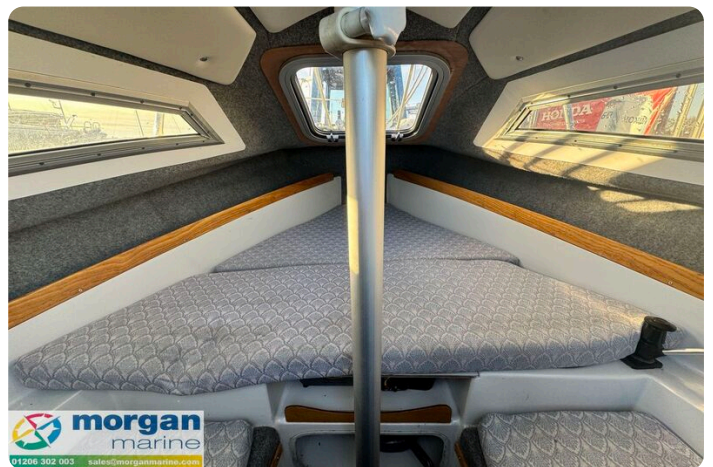

Eagle-525-berth