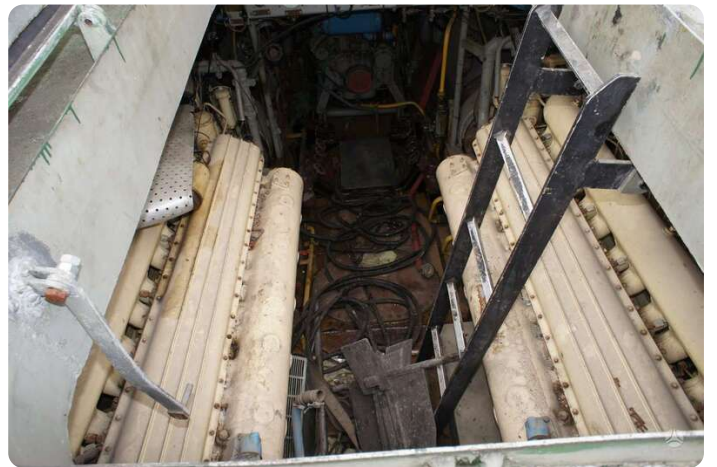

Motor, Elektrik, Wasser
Tachometer: TM1-3M

FR
XX

Moteur, électricité, eau
Tachymètre: TM1-3M

General information

Make:	Ex -Patrouilleboot
Model:	Viesulas
Year:	1990
Condition:	Used
Engine type:	

Measurements

Length:	11.67 m (38.29 ft)
Beam:	4.4 m (14.44 ft)
Deep:	0.8 m (2.62 ft)

Accommodation

Cabins:	0
Berths:	0

Images

Scheepsmakelaardij Goliath

Hendrik Bulthuisweg 2

8606 KB SNEEK

Netherlands