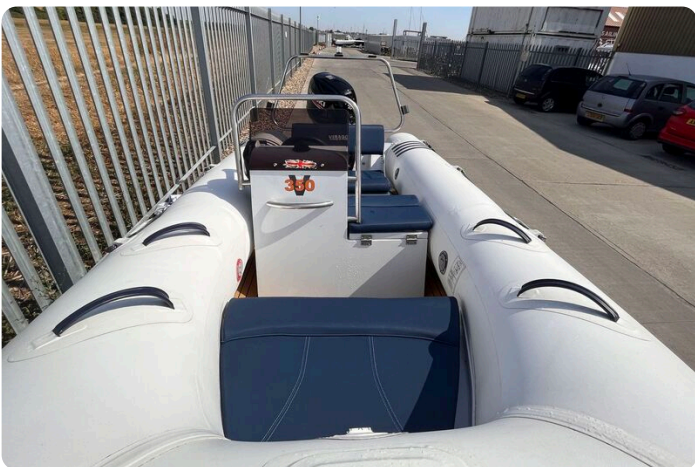

# Description

EN

This lovely 2019 used Excel Virago 350 Aluminium Hull rib in stock supplied originally by Morgan Marine. Powered by Suzuki DF30 ATL Outboard. This rib is perfect for days out with the family or running up and down the river. Comes with full boat cover, Colour coded cushion set and its own road/Launch trailer with winch and anchor. This rib is ready to hit the water.

Electronics: 12v Battery. Nav lights. Stern Light.

Machinery: Suzuki DF30 ATL outboard with power tilt. Fully rigged with fuel tank + Line and Battery.

Trailer: Extreme EXT500 Roller super roller trailer.

# Images

Excel-Virago-350-

Excel-Virago-350-bow

Excel-Virago-350-fuel-tank

Excel-Virago-350-side

Excel-Virago-350-main

Excel-Virago-350-front

Excel-Virago-350-overview