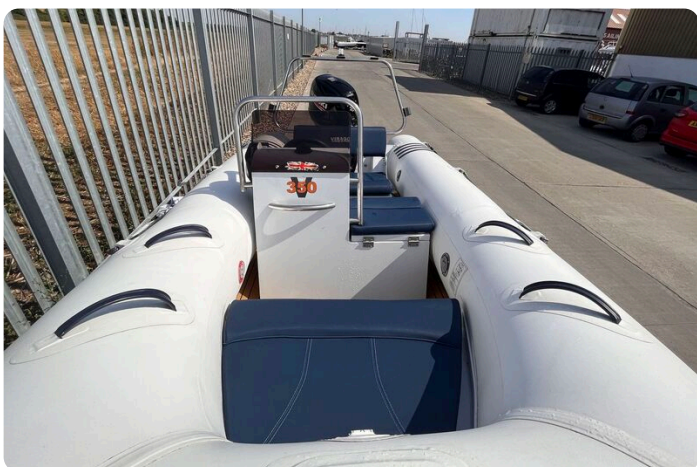

Excel-Virago-350-overview