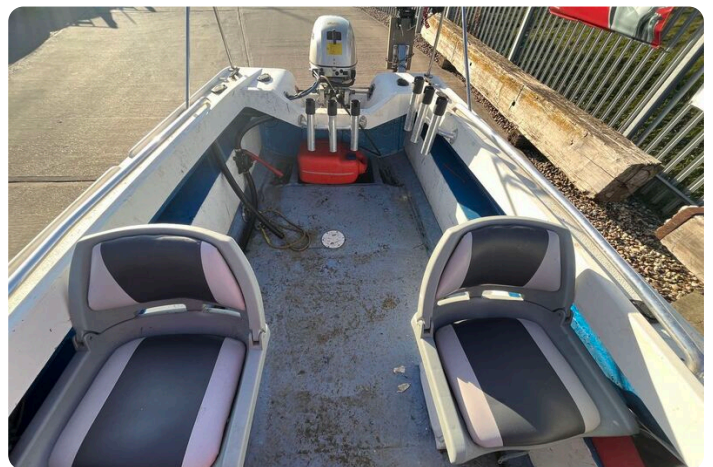

Make:	Fisherman
Model:	17
Year:	0
Condition:	Used
Engine:	, 435 hp
Engine type:	
Length:	5.18 m (16.99 ft)
Beam:	0 m (0.00 ft)
Cabins:	0
Berths:	0

Morgan Marine

7zea.com

Description

EN

17ft Fisherman for sale at Morgan Marine. This fisherman 17 is perfect for days out fishing with family or friends or equally cruising up and down the local rivers. With new full canopy and spray hood it can be used at any time of the year. Powered by Honda 20HP this boat is ready to hit the water - Perfect for Morgan Marines park and ride service!

Deck: New full cover. New spray hood. Open deck. Anchor, chain and rope. Front storage locker. Stainless steel arch. Stainless steel handrails. Fishing rod holders.

Cabin: N/a

Cockpit: Helm and co-pilot upholstered folding seats with storage underneath. Console with engine controls and steering wheel.

Accommodation

Cabins:	0
Berths:	0

Images

Fisherman 17 clinker boat - clinker style hull

Fisherman 17 clinker boat - bow

Fisherman 17 clinker boat - canopy frame

Fisherman 17 clinker boat - steering wheel and engine controls

Fisherman 17 clinker boat - canopy

Fisherman 17 clinker boat - view towards bow with canopy

Fisherman 17 clinker boat - view of deck towards aft

Fisherman 17 clinker boat - view towards aft

Fisherman 17 clinker boat - VHF