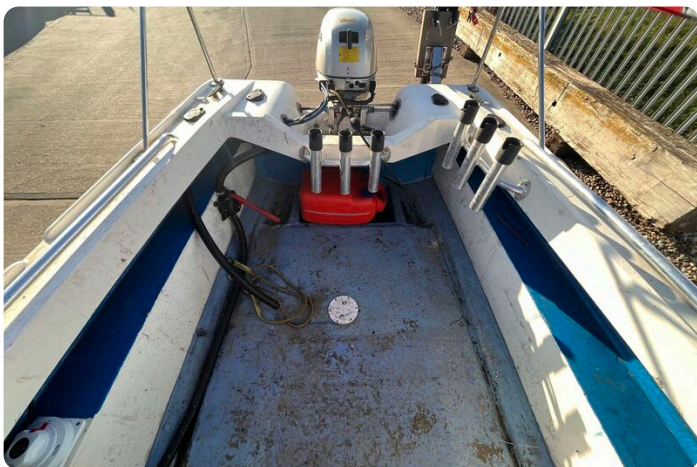

Make:	Fisherman
Model:	17
Year:	0
Condition:	Used
Engine:	, 435 hp
Engine type:	
Length:	5.18 m (16.99 ft)
Beam:	0 m (0.00 ft)
Cabins:	0
Berths:	0

Morgan Marine

7zea.com

Description

EN

17ft Fisherman for sale at Morgan Marine. This fisherman 17 is perfect for days out fishing with family or friends or equally cruising up and down the local rivers. With new full canopy and spray hood it can be used at any time of the year. Powered by Honda 20HP this boat is ready to hit the water - Perfect for Morgan Marines park and ride service!

Deck: New full cover. New spray hood. Open deck. Anchor, chain and rope. Front storage locker. Stainless steel arch. Stainless steel handrails. Fishing rod holders.

Cabin: N/a

Cockpit: Helm and co-pilot upholstered folding seats with storage underneath. Console with engine controls and steering wheel.

Accommodation

Cabins:	0
Berths:	0

Images

Fisherman 17 clinker boat - clinker style hull

Fisherman 17 clinker boat - bow

Fisherman 17 clinker boat - canopy frame

Fisherman 17 clinker boat - steering wheel and engine controls

Fisherman 17 clinker boat - canopy

Fisherman 17 clinker boat - view towards bow with canopy

Fisherman 17 clinker boat - view of deck towards aft

Fisherman 17 clinker boat - view towards aft

Fisherman 17 clinker boat - VHF