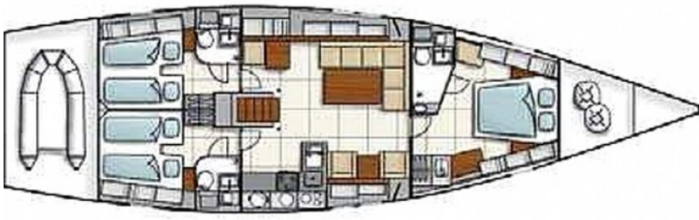

Measurements

Length:	16.1 m (52.82 ft)
Beam:	4.91 m (16.11 ft)
Deep:	2.43 m (7.97 ft)
Weight:	0 kg (0.00 lb)

Accommodation

Cabins:	3
Berths:	3

Images

1.gr

2.gr

4.gr

3.gr

7.gr

5.gr

8.gr

6.gr

layout

IMG-20241025-WA0047

IMG-20241025-WA0037