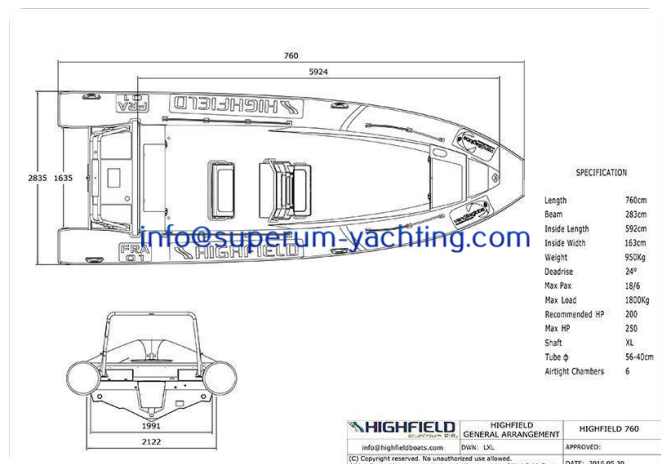

2019-1-17_highfield_patrol_760