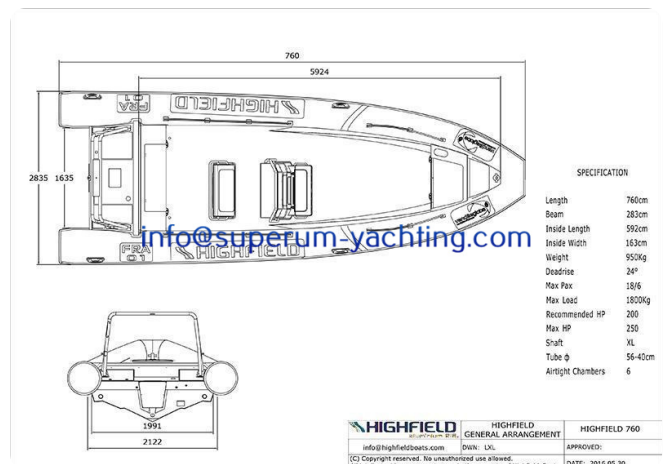

2019-1-17_highfield_patrol_760