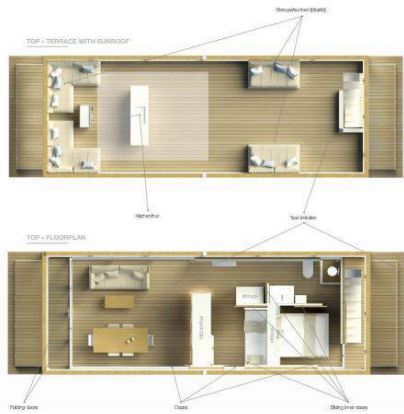

General information

Make:	Houseboat
Model:	The Yacht House 40
Year:	2024
Condition:	New
Engine type:	

Measurements

Length:	12 m (39.37 ft)
Beam:	4.5 m (14.76 ft)
Deep:	0.5 m (1.64 ft)

Accommodation

Cabins:	0
Berths:	0