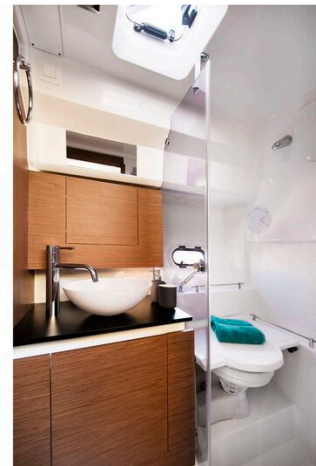

Jeanneau Cap Camarat 10.5 WA - toilet compartment