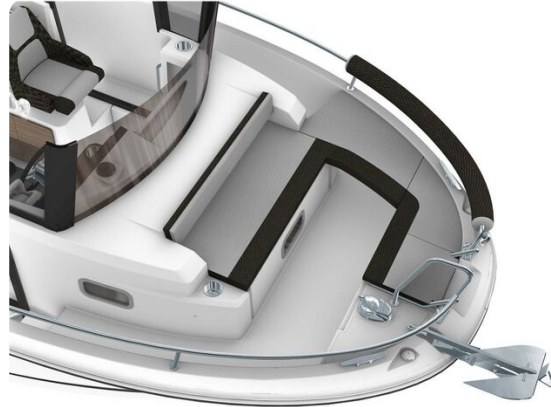

Jeanneau Merry Fisher 795 Sport - Series 2 - cushioned bow seating