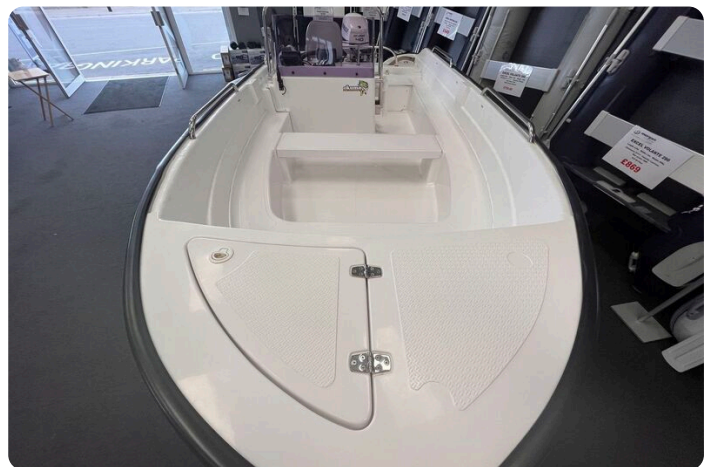

## Details

Make:	Nautilus
Model:	440
Year:	2017
Condition:	Used
Engine:	, 900 hp
Engine type:	
Length:	4.4 m (14.44 ft)
Beam:	1.82 m (5.97 ft)
Cabins:	0
Berths:	0

Morgan Marine

7zea.com

# Description

EN

2017 Nautilus 440 fishing boat with Evinrude E-TEC 40HP outboard and trailer. An entry level price with a lot of fantastic features. The Nautilus range are great starter boats for customers looking for reliability, with easy to operate controls and great value. High level rubber fendering and great all round visibility for ease of use and safety. Great low speed planning performance, a great boat that is easy and cheap to maintain and repair. The Nautilus 440 makes a great stable platform for fishing, with an easy to enter, low water profile - for easy access from the water should you choose to take part in water sports. Early viewing is a must.

Electronics: Lowrance depth sounder. Cobra VHF radio. Battery Isolator. 12v battery.

Machinery: Evinrude E-TEC 40HP Outboard with power trim and tilt. Inline water separating fuel filter. Bilge pump.

Trailer: Two wheel bunk trailer with jockey wheel and winch.

# Images

Nautilus-440-main

Nautilus 440 Fast Fisherman - port side with cover on

Nautilus 440 Fast Fisherman - view from bow to stern

Nautilus-440-back

Nautilus-440-engine

Nautilus-440-bench

Nautilus-440-bow