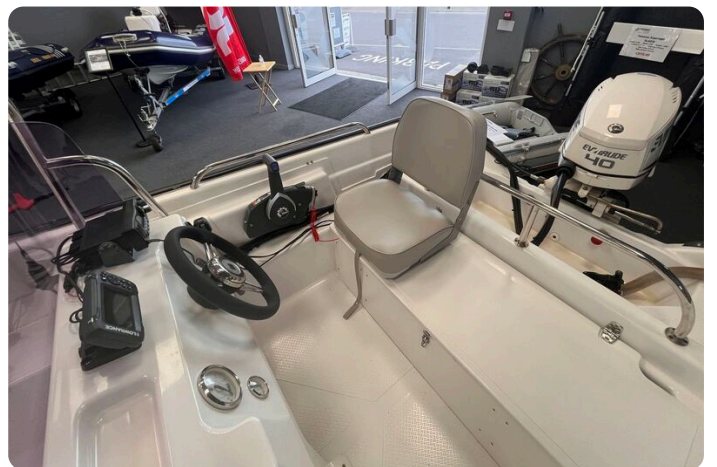

Nautilus-440-chair