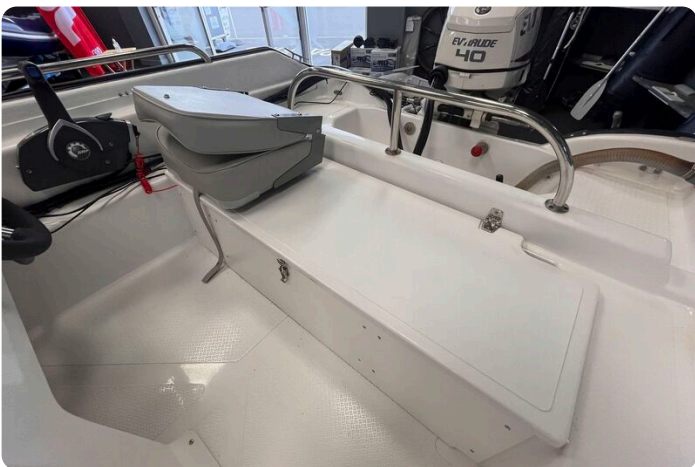

Nautilus-440-folded