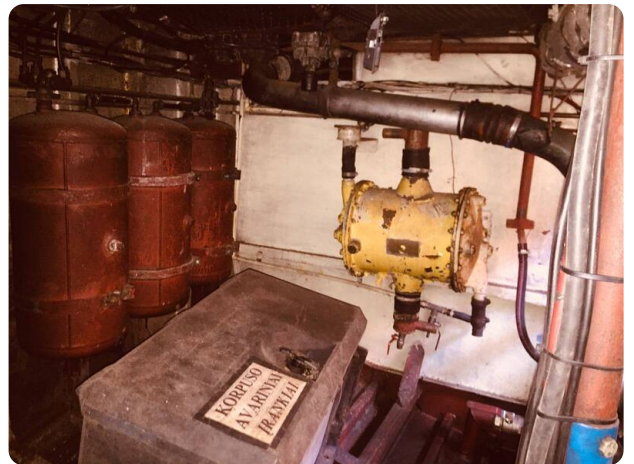

Make:	Neringa
Model:	Passagiersschip
Year:	1986
Condition:	Used
Engine type:	

Measurements

Length:	15.2 m (49.87 ft)
Beam:	4.4 m (14.44 ft)
Deep:	0.8 m (2.62 ft)

Accommodation

Cabins:	0
Berths:	0

Images

Scheepsmakelaardij Goliath