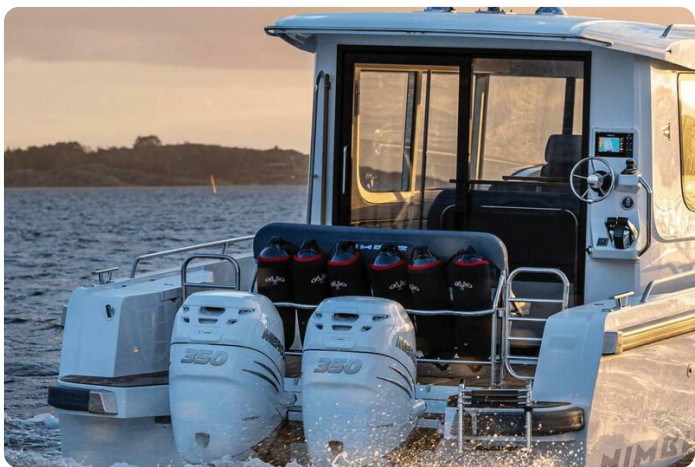

General information

Make:	Nimbus
Model:	Commuter 11
Year:	2025
Condition:	New
Engine type:	

Measurements

Length:	40 ft (12.19 m)
Beam:	11 ft (3.35 m)

Images