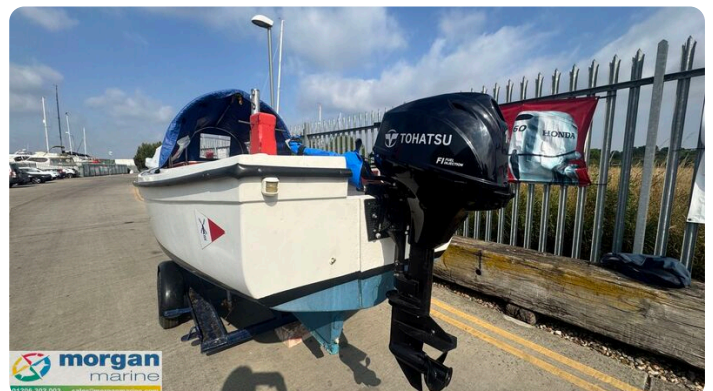

Deck: Auxiliary bracket. GRP hull. Spray hood canopy. Partial overall mooring cover. Anchor and rope. Bow roller. Fenders and lines. Boat hook. 1x Oar. Bow bollard cleat. Stern 2x bollard cleats. Forward stainless steel rails.

Cabin: Cuddy with V-shaped cushioned seating.

Cockpit: Stern back bench wooden seating with tiller steering control.

Electronics: Solar panel with battery. Automatic bilge pump. Navigation lights. Anchor light.

Machinery: 2021 Tohatsu 15hp tiller steering. Last serviced in 2025 - Approx 50 hours. Can be changed to electric start.

Trailer: 2 wheel road trailer with extended launching bar, jockey wheel, spare wheel and winch. NB - the road trailer may not be in serviceable road worthy condition. It is recommended the buyer should inspect and service accordingly prior to use on public roads.

Allmän information

Tillverkare:	Oyster
Modell:	16 Launch
År:	0
Kondition:	Begagnad
Motortyp:	

Mått

Längd:	4.87 m (15.98 ft)
Bredd:	1.98 m (6.50 ft)
Djupgående:	0.46 m (1.51 ft)

Ackommodation

Kabiner:	0
Kojer:	0

Bilder