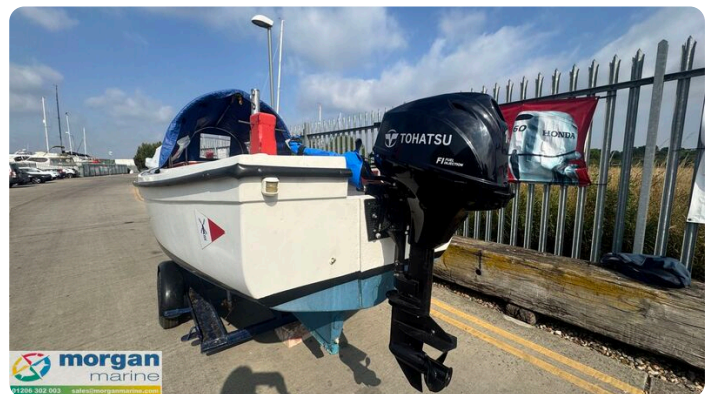

Deck: Auxiliary bracket. GRP hull. Spray hood canopy. Partial overall mooring cover. Anchor and rope. Bow roller. Fenders and lines. Boat hook. 1x Oar. Bow bollard cleat. Stern 2x bollard cleats. Forward stainless steel rails.

Cabin: Cuddy with V-shaped cushioned seating.

Cockpit: Stern back bench wooden seating with tiller steering control.

Electronics: Solar panel with battery. Automatic bilge pump. Navigation lights. Anchor light.

Machinery: 2021 Tohatsu 15hp tiller steering. Last serviced in 2025 - Approx 50 hours. Can be changed to electric start.

Trailer: 2 wheel road trailer with extended launching bar, jockey wheel, spare wheel and winch. NB - the road trailer may not be in serviceable road worthy condition. It is recommended the buyer should inspect and service accordingly prior to use on public roads.

Allmän information

Tillverkare:	Oyster
Modell:	16 Launch
År:	0
Kondition:	Begagnad
Motortyp:	

Mått

Längd:	4.87 m (15.98 ft)
Bredd:	1.98 m (6.50 ft)
Djupgående:	0.46 m (1.51 ft)

Ackommodation

Kabiner:	0
Kojer:	0

Bilder