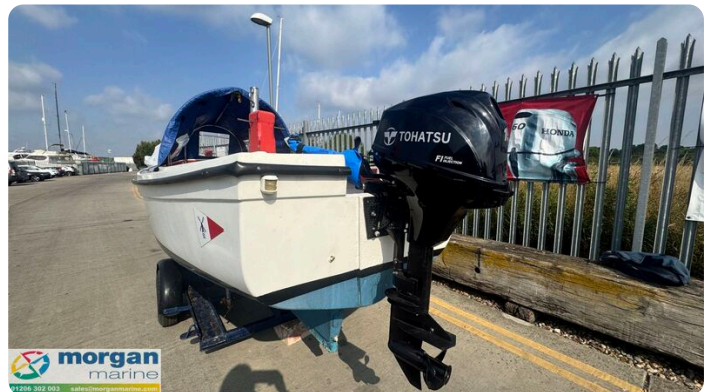

Deck: Auxiliary bracket. GRP hull. Spray hood canopy. Partial overall mooring cover. Anchor and rope. Bow roller. Fenders and lines. Boat hook. 1x Oar. Bow bollard cleat. Stern 2x bollard cleats. Forward stainless steel rails.

Cabin: Cuddy with V-shaped cushioned seating.

Cockpit: Stern back bench wooden seating with tiller steering control.

Electronics: Solar panel with battery. Automatic bilge pump. Navigation lights. Anchor light.

Machinery: 2021 Tohatsu 15hp tiller steering. Last serviced in 2025 - Approx 50 hours. Can be changed to electric start.

Trailer: 2 wheel road trailer with extended launching bar, jockey wheel, spare wheel and winch. NB - the road trailer may not be in serviceable road worthy condition. It is recommended the buyer should inspect and service accordingly prior to use on public roads.

Allmän information

Tillverkare:	Oyster
Modell:	16 Launch
År:	0
Kondition:	Begagnad
Motortyp:	

Mått

Längd:	4.87 m (15.98 ft)
Bredd:	1.98 m (6.50 ft)
Djupgående:	0.46 m (1.51 ft)

Ackommodation

Kabiner:	0
Kojer:	0

Bilder