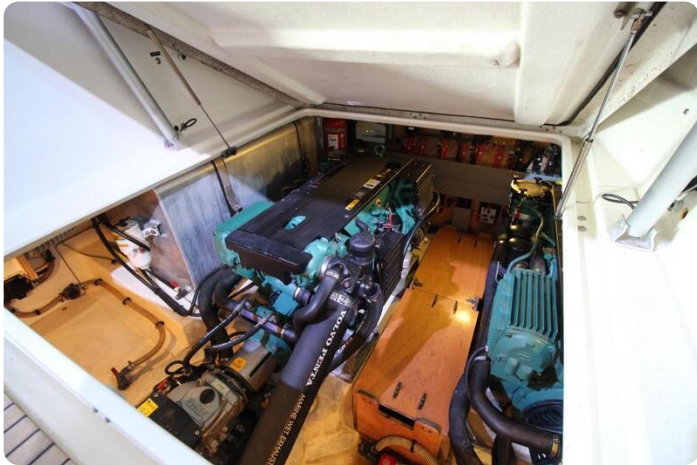

Prestige 42S