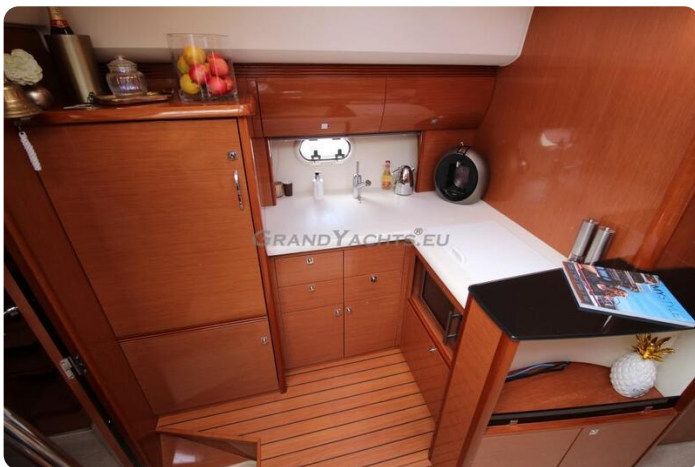

Prestige 425