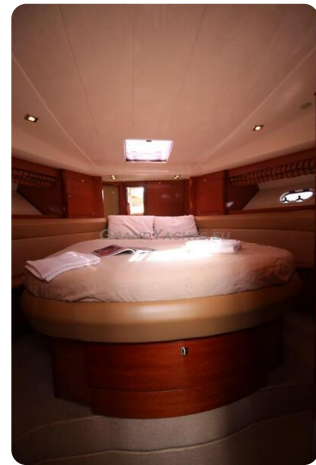

Prestige 425