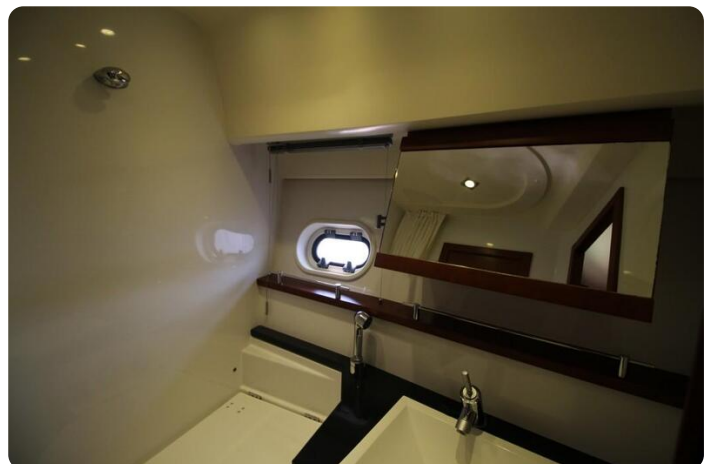

Prestige 440S Fresh water only