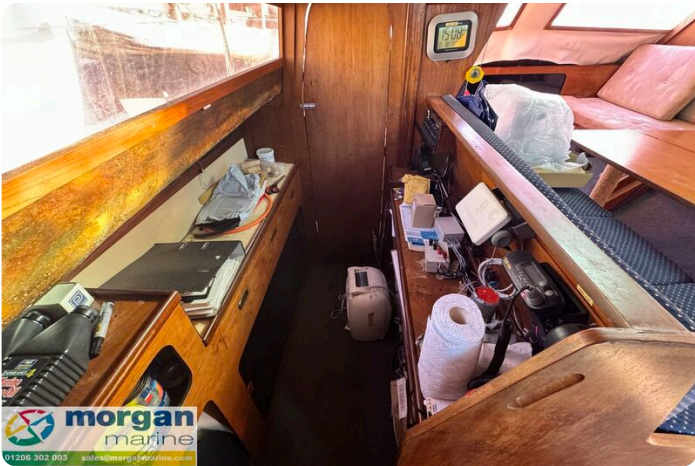

Prout-Quest-31-sailing-catamaran-port-side