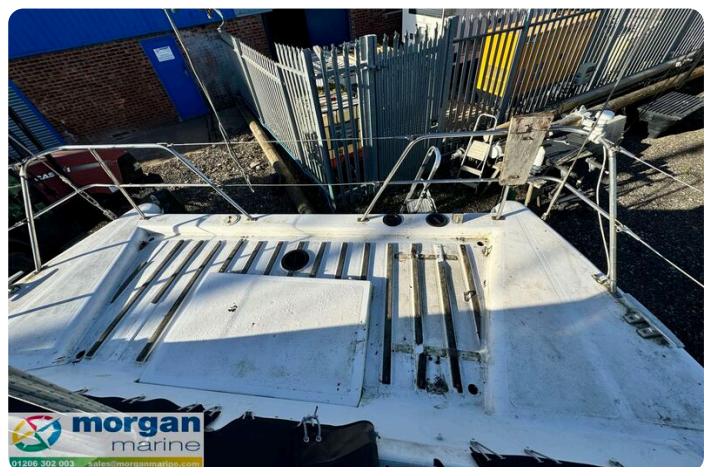

Prout-Quest-31-sailing-catamaran-deck