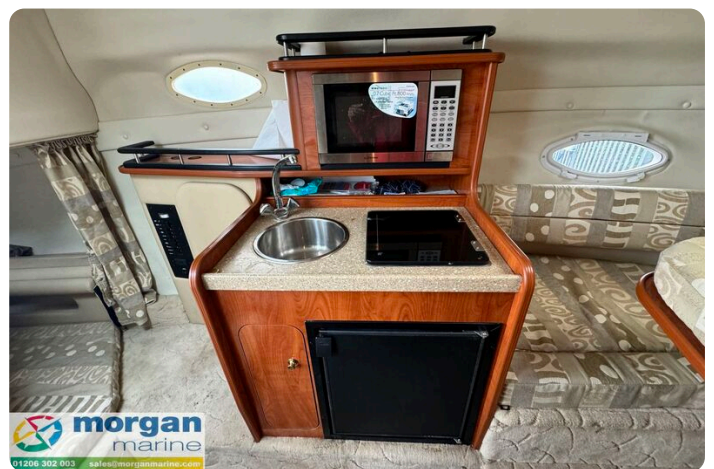

Rinker fiesta vee 250 boat - galley