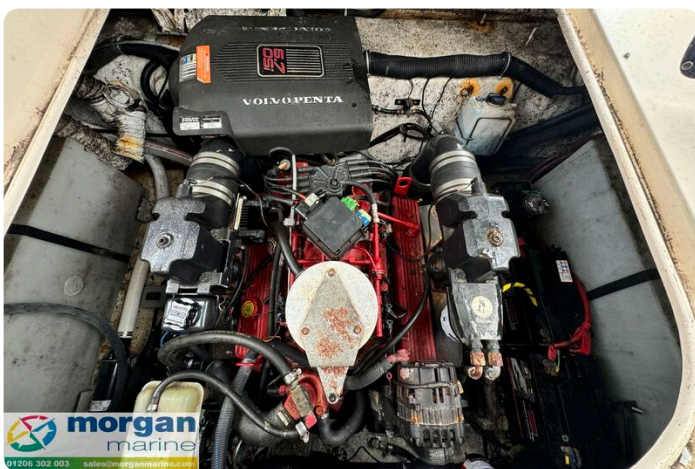

Rinker fiesta vee 250 boat - engine