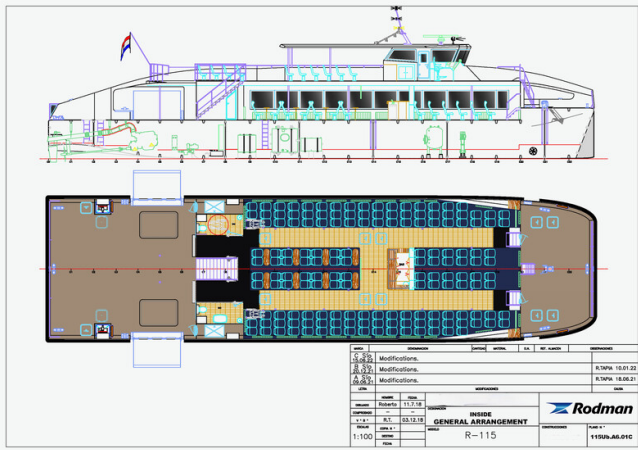

Details

Make:	RODMAN
Model:	Catamaran Passenger Ship 248 Pax RODMAN 115
Year:	2023
Condition:	Used
Engine:	MAN D2868LE443 900 CV - 16.16l 8 cylinders, 900 hp
Engine type:	
Fuel type:	Diesel
Length:	34.95 m (114.67 ft)
Beam:	9.09 m (29.82 ft)
Cabins:	0
Berths:	0

Measurements

Length:	34.95 m (114.67 ft)
Beam:	9.09 m (29.82 ft)
Deep:	1.41 m (4.63 ft)
Weight:	0 kg (0.00 lb)

Accommodation

Cabins:	0
Berths:	0

Barcelona Yachting

Port Olímpic - Local 14

08005 Barcelona

Spain