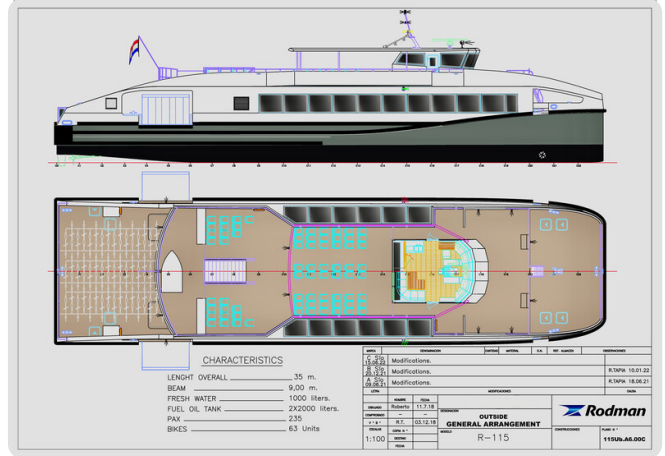

Details

Make:	RODMAN
Model:	Catamaran Passenger Ship 248 Pax RODMAN 115
Year:	2023
Condition:	Used
Engine:	MAN D2868LE443 900 CV - 16.16l 8 cylinders, 900 hp
Engine type:	
Fuel type:	Diesel
Length:	34.95 m (114.67 ft)
Beam:	9.09 m (29.82 ft)
Cabins:	0
Berths:	0

Barcelona
Yachting

7zea.com

Description

FR

RODMAN 115 - Catamaran de Passagers, Neuf en 2023, Pavillon Commercial Néerlandais.

Son sister-ship est également disponible à la vente au même prix et dans les mêmes conditions.

Measurements

Length:	34.95 m (114.67 ft)
Beam:	9.09 m (29.82 ft)
Deep:	1.41 m (4.63 ft)
Weight:	0 kg (0.00 lb)

Accommodation

Cabins:	0
Berths:	0

Barcelona Yachting

Port Olímpic - Local 14

08005 Barcelona

Spain