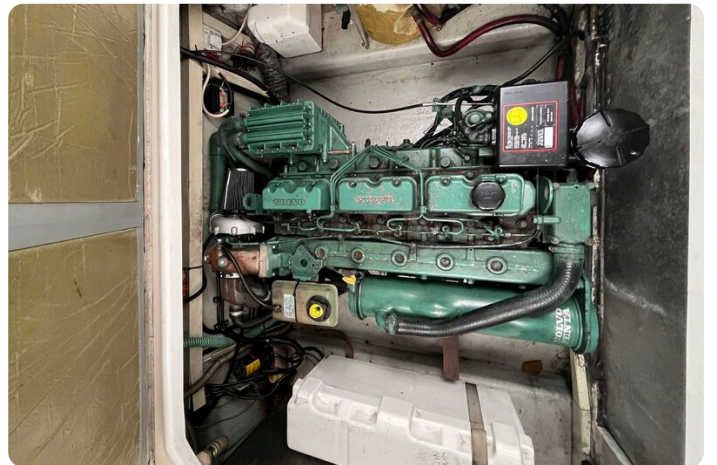

Sealine-270-engine