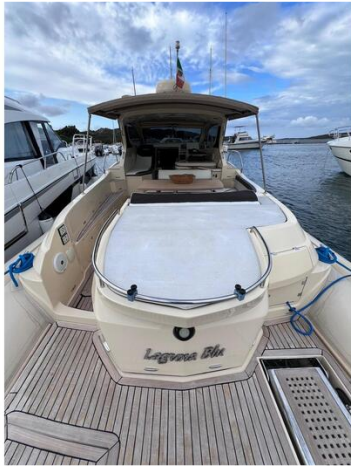

Solemar 44.1 Oceanic