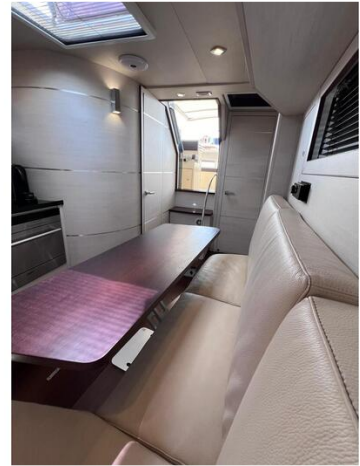

Solemar 44.1 Oceanic