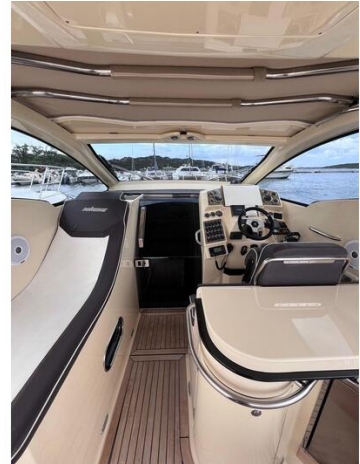

Solemar 44.1 Oceanic