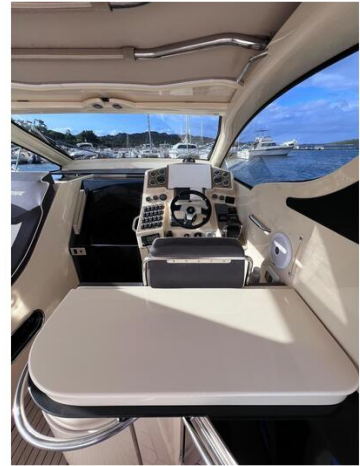

Solemar 44.1 Oceanic