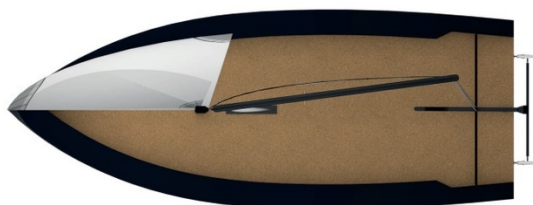

Make:	SPa
Model:	20
Year:	2023
Condition:	New
Engine type:	

Measurements

Length:	5.99 m (19.65 ft)
Beam:	2.36 m (7.74 ft)
Deep:	1.36 m (4.46 ft)

Accommodation

Cabins:	0
Berths:	0

Images

Scheepsmakelaardij Goliath