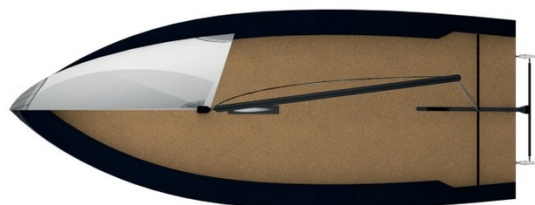

Make:	SPa
Model:	20
Year:	2023
Condition:	New
Engine type:	

Measurements

Length:	5.99 m (19.65 ft)
Beam:	2.36 m (7.74 ft)
Deep:	1.36 m (4.46 ft)

Accommodation

Cabins:	0
Berths:	0

Images

Scheepsmakelaardij Goliath