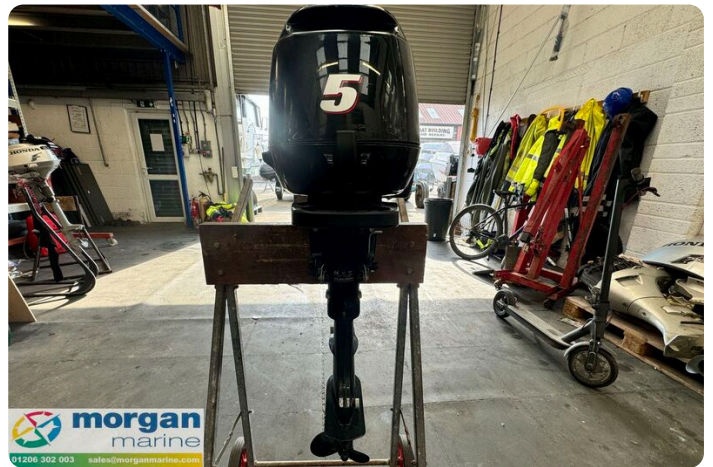

Suzuki-DF5-short-shaft-Outboard-front-view