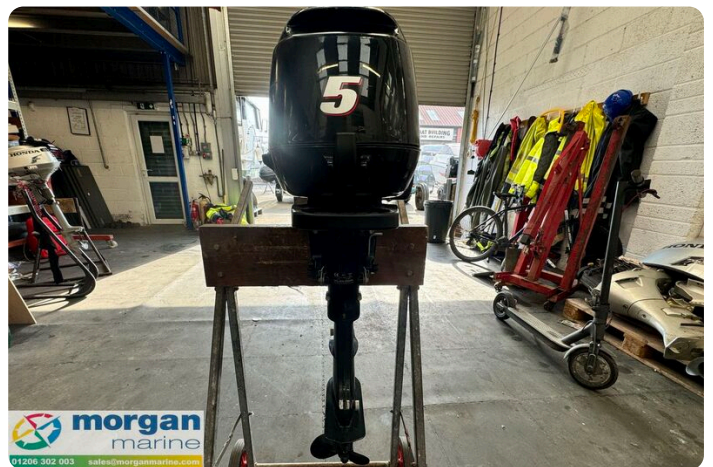

Suzuki-DF5-short-shaft-Outboard-front-view