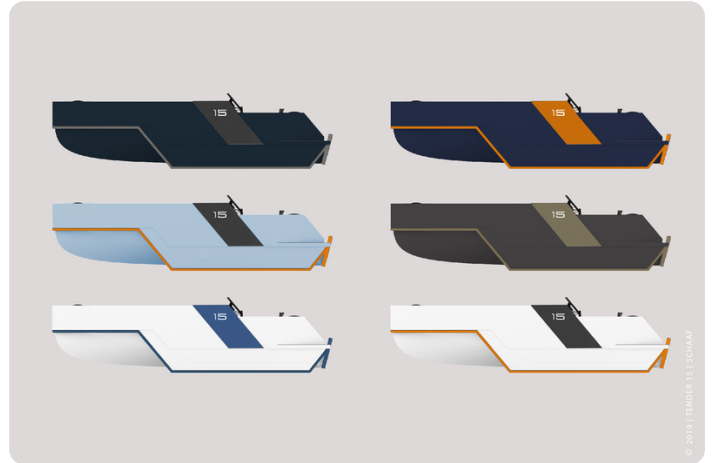

Accommodation

Cabins: 0

Berths: 0

Images