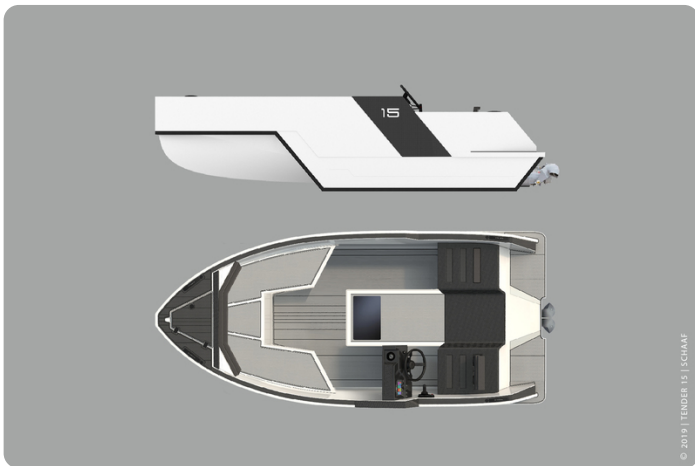

Accommodation

Cabins: 0

Berths: 0

Images