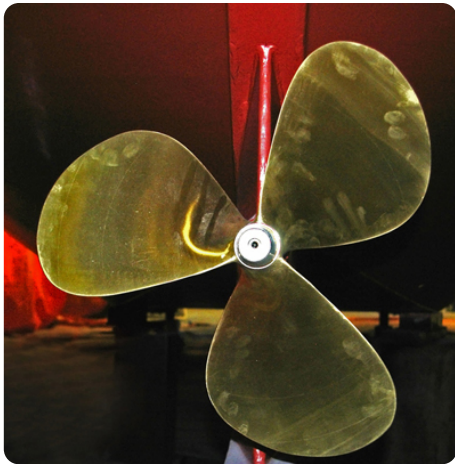

Scheepsmakelaar
dij Goliath

7zea.com

Description

EN

Engine, electrics, water

Water tank & material: 2 x 200 litres

Rig and sails

Jib: 2x

Make:	Vissermanschokker
Model:	13.50
Year:	2008
Condition:	Used
Engine type:	

Measurements

Length:	13.5 m (44.29 ft)
Beam:	4.75 m (15.58 ft)
Deep:	0.85 m (2.79 ft)

Accommodation

Cabins:	0
Berths:	0

Images

Scheepsmakelaardij Goliath