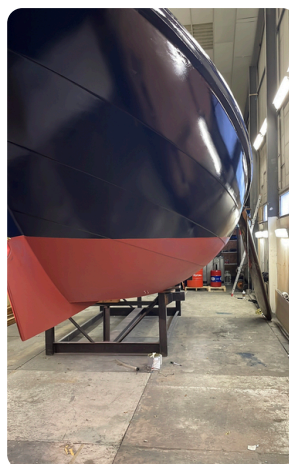

Scheepsmakelaar
dij Goliath

7zea.com

Description

EN

Engine, electrics, water

Water tank & material: 2 x 200 litres

Rig and sails

Jib: 2x

Make:	Vissermanschokker
Model:	13.50
Year:	2008
Condition:	Used
Engine type:	

Measurements

Length:	13.5 m (44.29 ft)
Beam:	4.75 m (15.58 ft)
Deep:	0.85 m (2.79 ft)

Accommodation

Cabins:	0
Berths:	0

Images

Scheepsmakelaardij Goliath