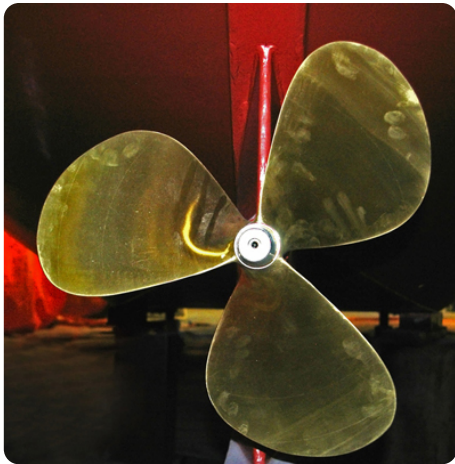

Scheepsmakelaar
dij Goliath

7zea.com

Description

EN

Engine, electrics, water

Water tank & material: 2 x 200 litres

Rig and sails

Jib: 2x

Accommodation

| | |
|---------|---|
| Cabins: | 0 |
| Berths: | 0 |

Images

Scheepsmakelaardij Goliath

Hendrik Bulthuisweg 2

8606 KB SNEEK

Netherlands

Phone: 0031(0)6-54723943