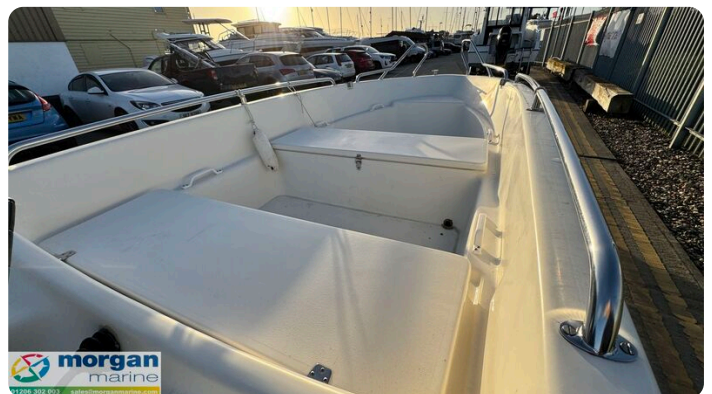

Deck: GRP hull. Fenders. Stainless Steel mooring cleats. Stainless Steel hand rails. Open bow pulpit. Stainless Steel fold up boarding ladder. Outboard motor engine cover. Full boat cover. Rubbing strake. Open boat with 2x bench style seats with storage. Grab handles.

Cabin: N/A

Electronics: No electronics.

Machinery: 2011 Yamaha F20 BMHL outboard with pull start.

Trailer: 2 wheel roller trailer with jockey wheel, winch, hitch and lightboard. NB - the road trailer may not be in serviceable road worthy condition. It is recommended the buyer should inspect and service accordingly prior to use on public roads.

General information

Make:	Yamarin
Model:	42 Open
Year:	2007
Condition:	Used

Engine

Engine type:	
Fuel type:	Gasoline

Measurements

Length:	4.25 m (13.94 ft)
Beam:	1.68 m (5.51 ft)
Deep:	0.6 m (1.97 ft)
Weight:	0 ( )

Accommodation

Cabins:	0
Berths:	0

Images