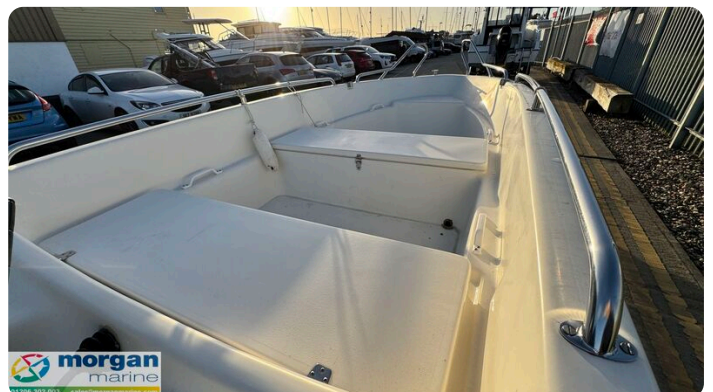

Deck: GRP hull. Fenders. Stainless Steel mooring cleats. Stainless Steel hand rails. Open bow pulpit. Stainless Steel fold up boarding ladder. Outboard motor engine cover. Full boat cover. Rubbing strake. Open boat with 2x bench style seats with storage. Grab handles.

Cabin: N/A

Electronics: No electronics.

Machinery: 2011 Yamaha F20 BMHL outboard with pull start.

Trailer: 2 wheel roller trailer with jockey wheel, winch, hitch and lightboard. NB - the road trailer may not be in serviceable road worthy condition. It is recommended the buyer should inspect and service accordingly prior to use on public roads.

Allmän information

Tillverkare:	Yamarin
Modell:	42 Open
År:	2007
Kondition:	Begagnad

Motor

Motortyp:	
Bränsletyp:	Bensin

Mått

Längd:	4.25 m (13.94 ft)
Bredd:	1.68 m (5.51 ft)
Djupgående:	0.6 m (1.97 ft)
Vikt:	0 ()

Ackommodation

Kabiner:	0
Kojer:	0

Bilder