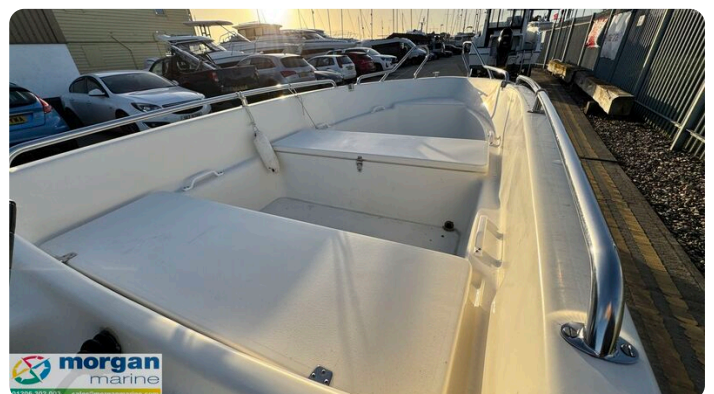

Deck: GRP hull. Fenders. Stainless Steel mooring cleats. Stainless Steel hand rails. Open bow pulpit. Stainless Steel fold up boarding ladder. Outboard motor engine cover. Full boat cover. Rubbing strake. Open boat with 2x bench style seats with storage. Grab handles.

Cabin: N/A

Electronics: No electronics.

Machinery: 2011 Yamaha F20 BMHL outboard with pull start.

Trailer: 2 wheel roller trailer with jockey wheel, winch, hitch and lightboard. NB - the road trailer may not be in serviceable road worthy condition. It is recommended the buyer should inspect and service accordingly prior to use on public roads.

Allmän information

Tillverkare:	Yamarin
Modell:	42 Open
År:	2007
Kondition:	Begagnad

Motor

Motortyp:	
Bränsletyp:	Bensin

Mått

Längd:	4.25 m (13.94 ft)
Bredd:	1.68 m (5.51 ft)
Djupgående:	0.6 m (1.97 ft)
Vikt:	0 ()

Ackommodation

Kabiner:	0
Kojer:	0

Bilder