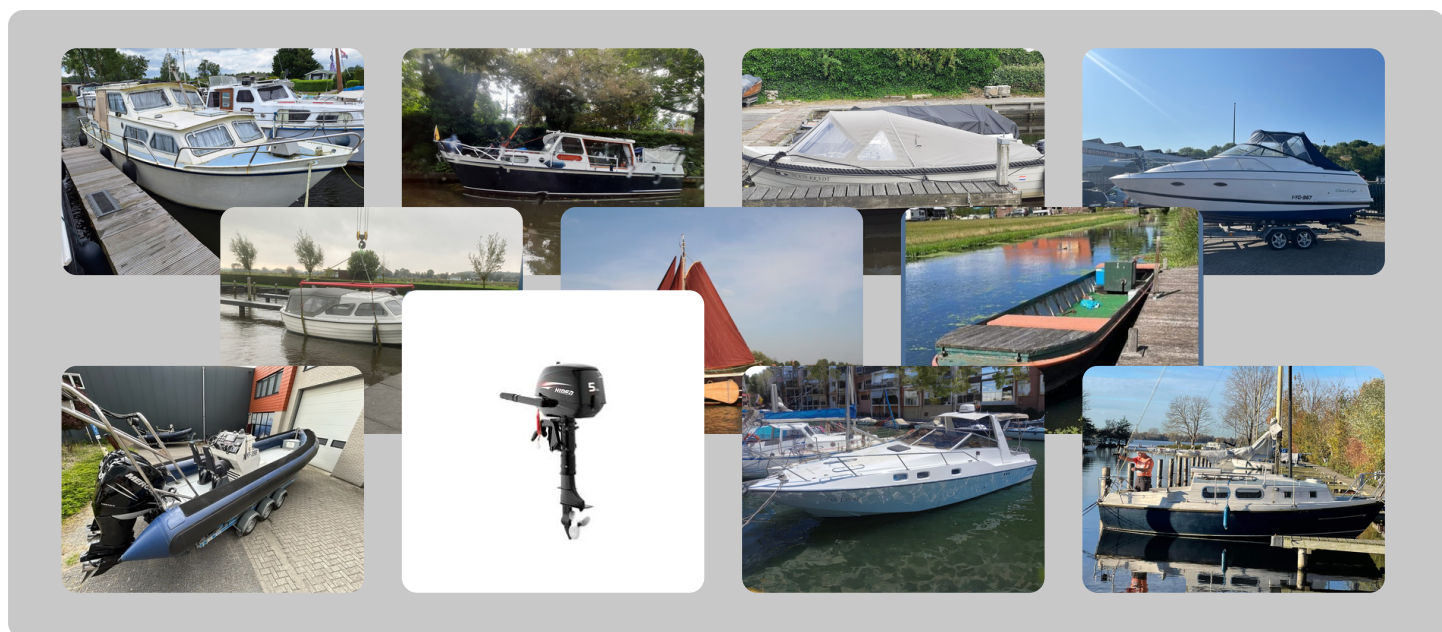

2024-07-22