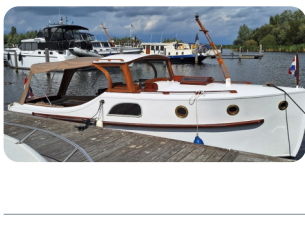

Bakdekker Cammenga

€13,000

Huizen (NL), Netherlands • Used • 1930

Length: 6.7 m (21.98 ft)

Beam: 2.1 m (6.89 ft)

Jeroen Bolweg

Phone:

BOOTVEILING.COM

7zea.com