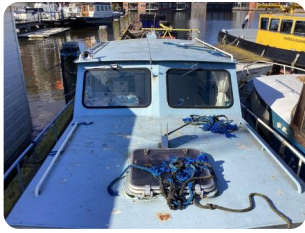

Motorboot 800

€25

Zaandam (NL), Netherlands • Used • 1900

Length: 8 m (26.25 ft)

Beam: 2.5 m (8.20 ft)

Jeroen Bolweg

Phone:

BOOTVEILING.COM

7zea.com