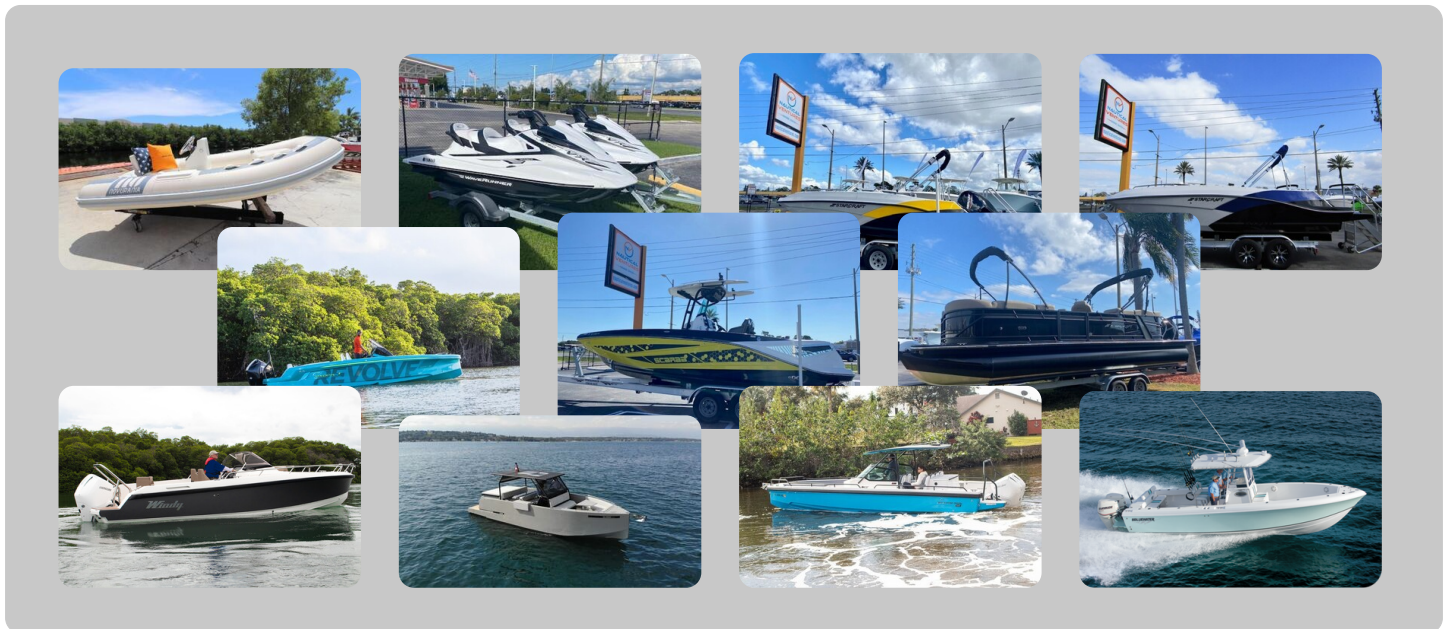

Nautical Ventures

Used power yachts for sale
New power yachts for sale