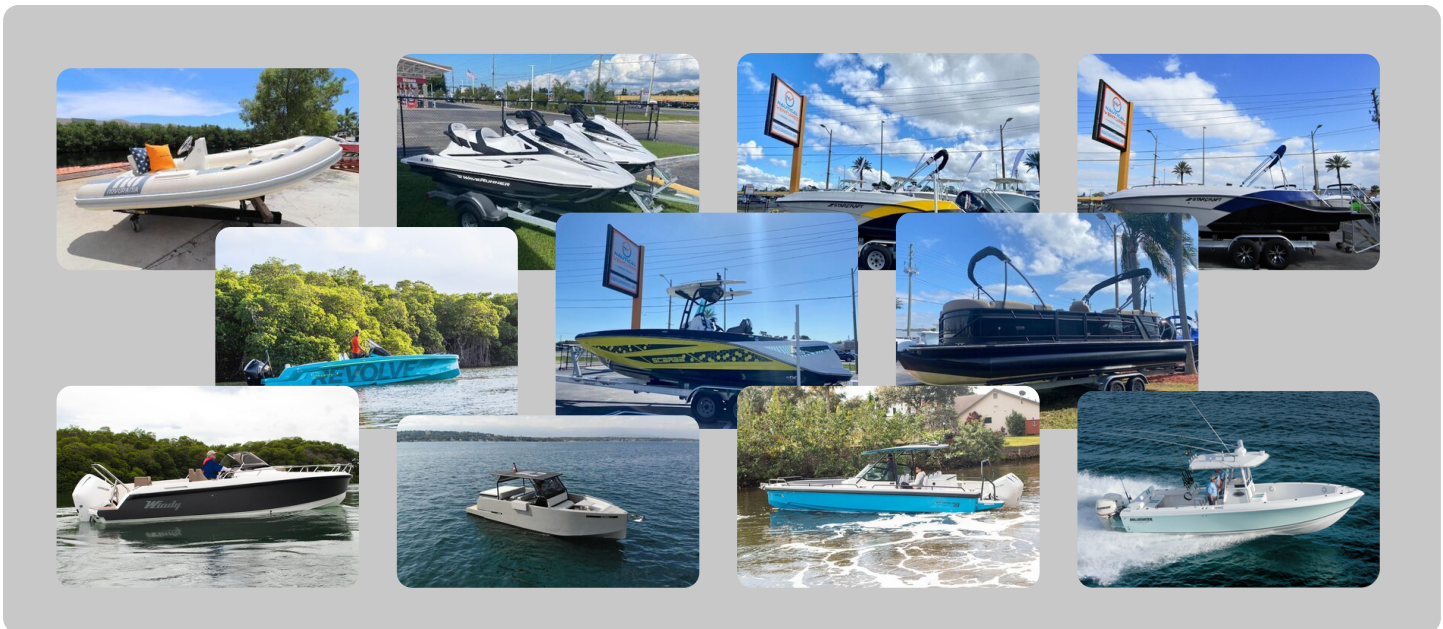

Nautical Ventures

Used power yachts for sale
New power yachts for sale

Used power yachts for sale

Yamaha WaveRunner VX Limited

US\$31,000

Tampa Bay, USA • Used • 2020

Length: 11 ft (3.35 m)

Beam: 3 ft (0.91 m)

Phone: 1-727-939-8900

Nautical Ventures

7zea.com

Scarab 255 Open ID

US\$75,000

Tampa Bay, USA • Used • 2021

Length: 25 ft (7.62 m)

Beam: 8 ft (2.44 m)

Phone: 1-727-939-8900

Nautical Ventures

7zea.com

Axopar 28 T-Top

US\$189,990

Fort Lauderdale, USA • Used • 2020

Length: 28 ft (8.53 m)

Beam: 9 ft (2.74 m)

Beam: 8 ft (2.44 m)

Phone: 1-954-926-5250

Nautical Ventures

7zea.com

De Antonio D28 Open

US\$259,900

Fort Lauderdale, USA • New • 2022

Length: 27 ft (8.23 m)